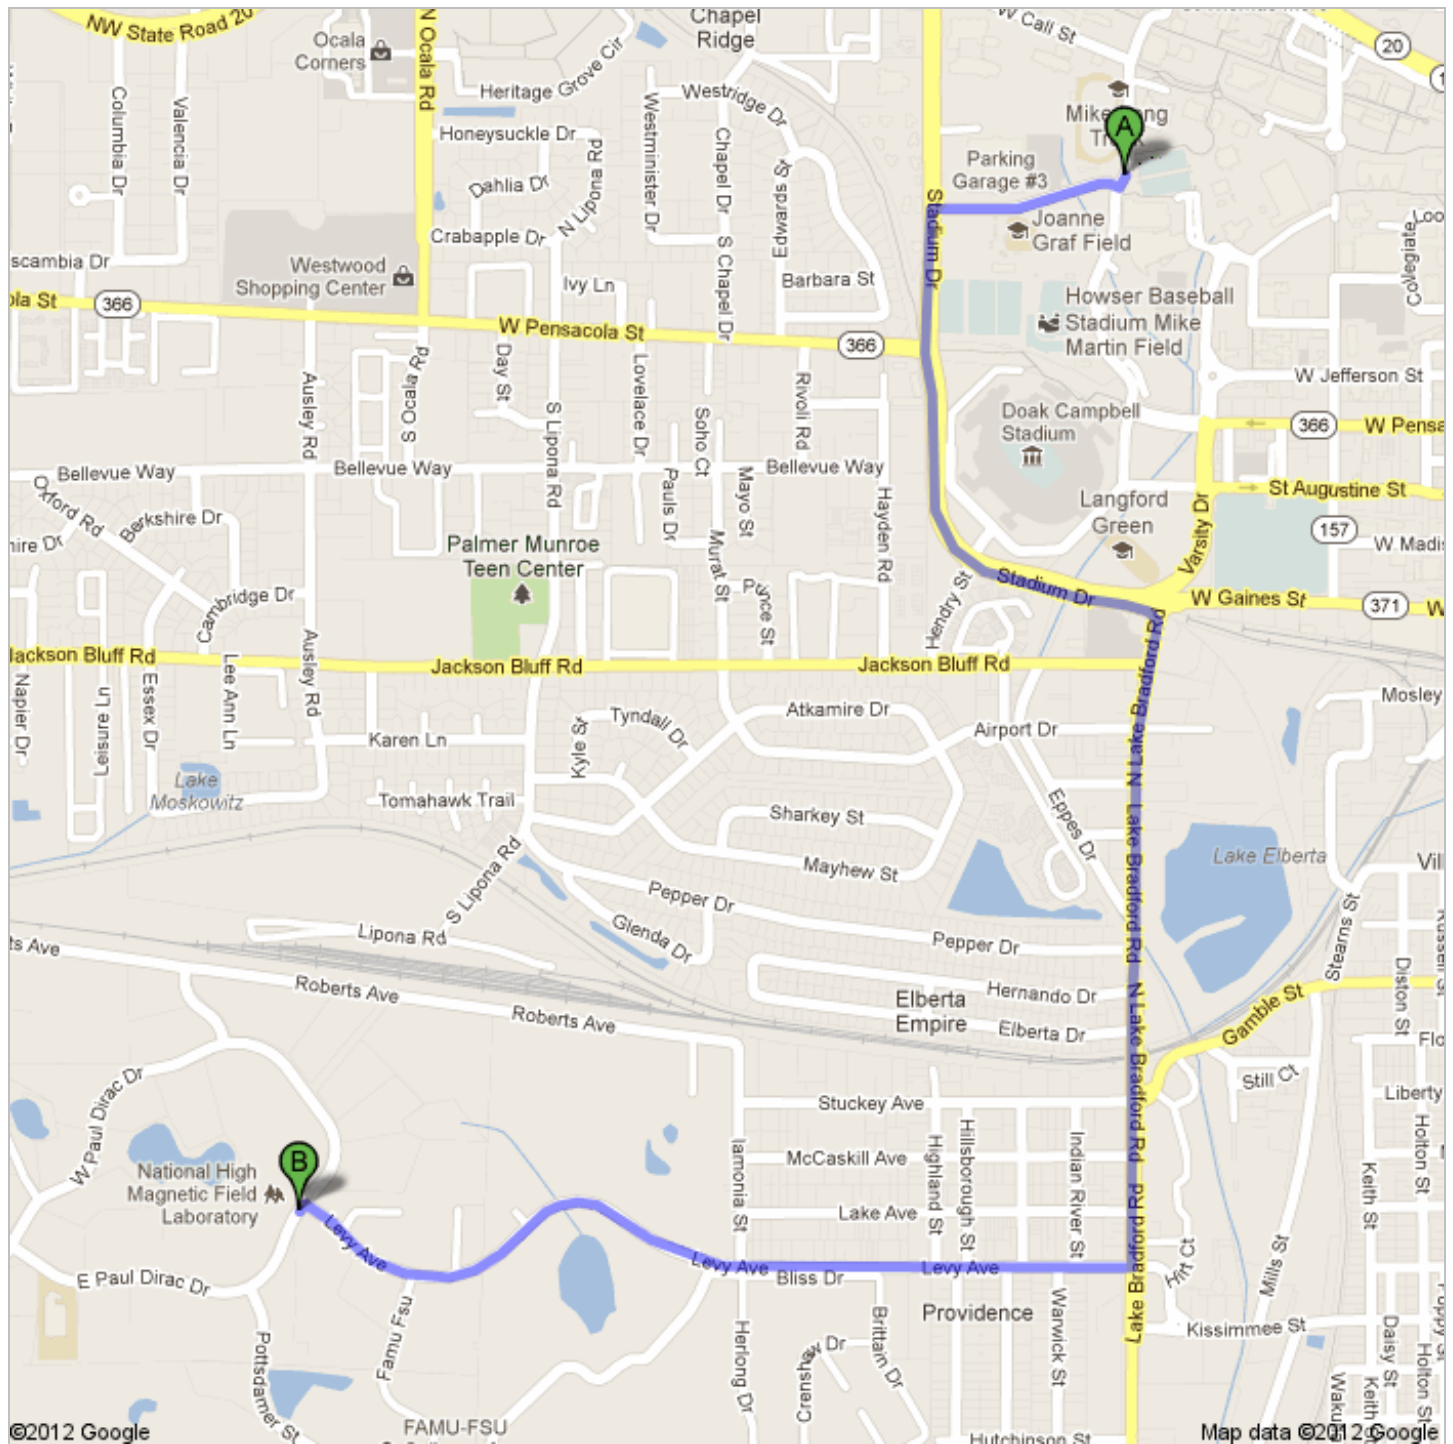

Directions to National High Magnetic Field Laboratory

1800 East Paul Dirac Drive, Tallahassee, FL 32310
2.9 mi – about 9 mins

A Chieftan Way, Tallahassee, FL 32304

1. Head **southwest** on **Chieftan Way** toward **Spirit Way** go 95 ft
total 95 ft
-  2. Take the 1st right onto **Spirit Way** go 0.2 mi
total 0.3 mi
-  3. Turn left onto **Stadium Dr**
About 2 mins go 0.7 mi
total 0.9 mi
-  4. Take the 3rd right onto **N Lake Bradford Rd**
About 2 mins go 0.9 mi
total 1.8 mi
-  5. Turn right onto **Levy Ave**
About 3 mins go 1.1 mi
total 2.9 mi
-  6. Turn left onto **E Paul Dirac Dr**
Destination will be on the right go 62 ft
total 2.9 mi

B **National High Magnetic Field Laboratory**
1800 East Paul Dirac Drive, Tallahassee, FL 32310

These directions are for planning purposes only. You may find that construction projects, traffic, weather, or other events may cause conditions to differ from the map results, and you should plan your route accordingly. You must obey all signs or notices regarding your route.

Map data ©2012 Google

Directions weren't right? Please find your route on maps.google.com and click "Report a problem" at the bottom left.